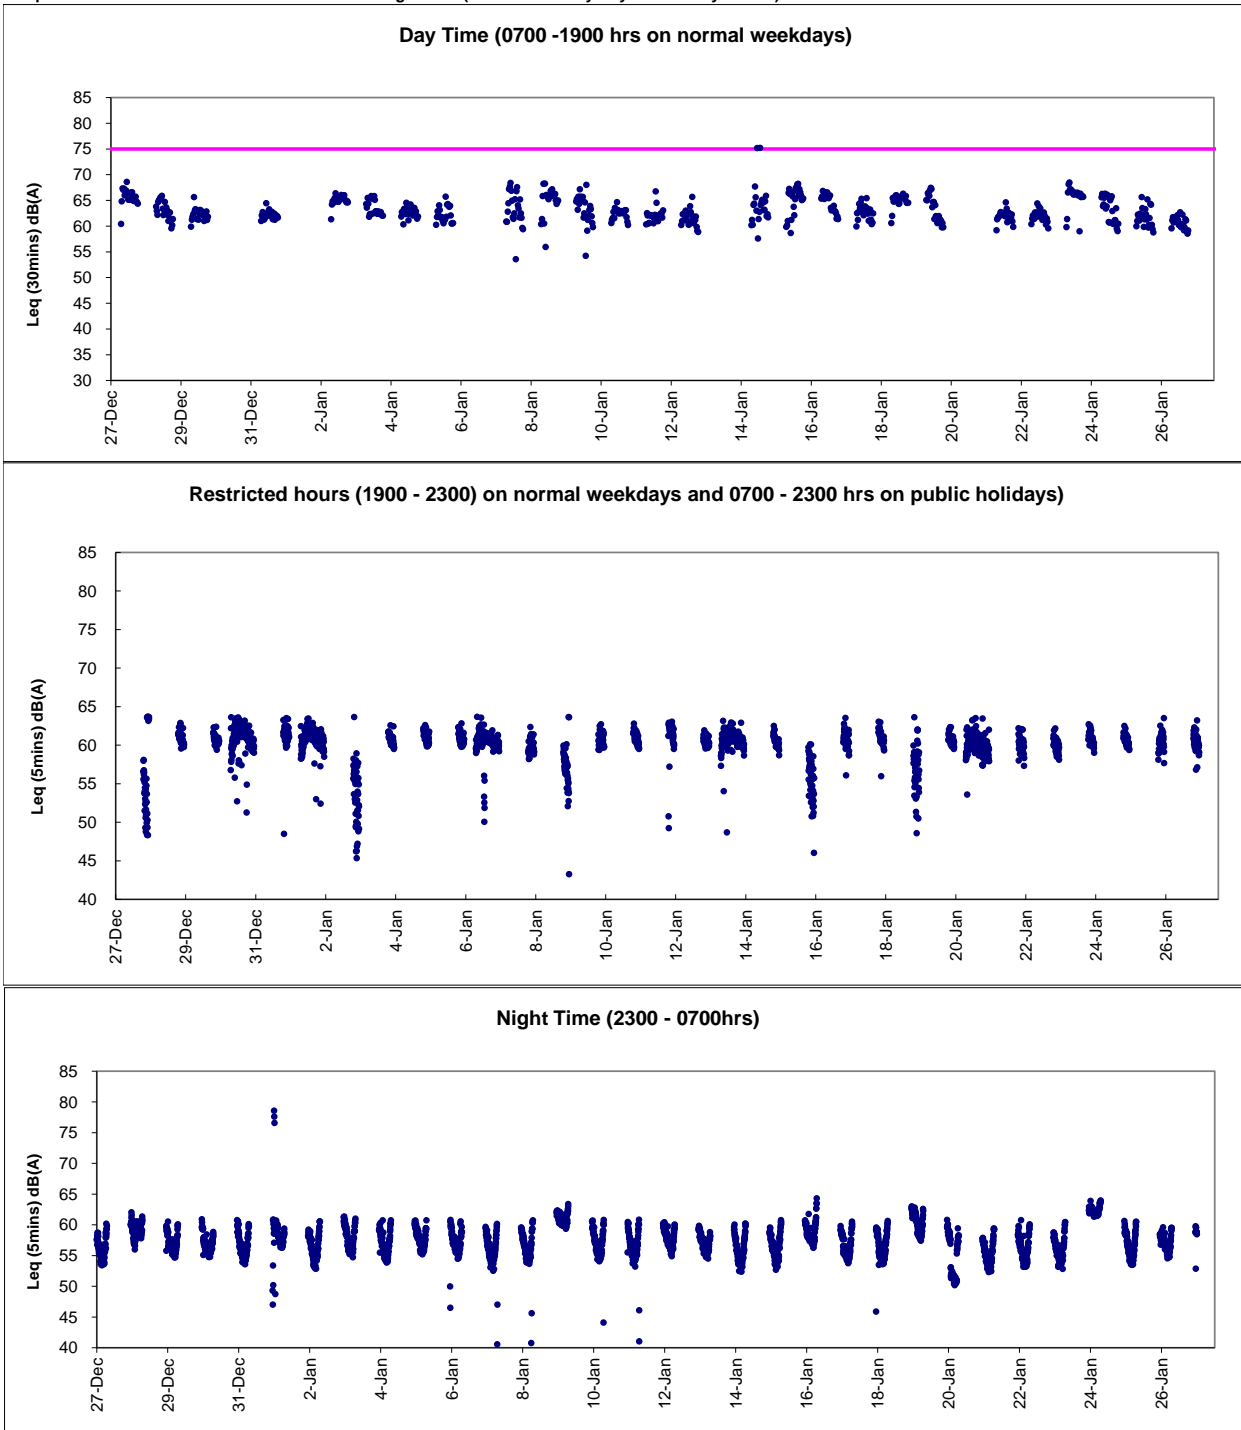

Graphic Presentation of Real Time Noise Monitoring Result (RTN1-Food and Environmental Hygiene Department Depot)

Remark: Power interruption was experienced from 1816hrs 17 Dec 2018 to 1546hrs 21 Dec 2017

Graphic Presentation of Real Time Noise Monitoring Result (RTN2a- Hong Kong Electric Centre)

Graphic Presentation of Real Time Noise Monitoring Result (RTN3-Yu Lee Mo Fan Memorial School)

Graphic Presentation of Real Time Noise Monitoring Result (RTN4-Causeway Bay Community Centre)

Graphic Presentation of Real Time Noise Monitoring Result (RTN1-Food and Environmental Hygiene Department Depot)

Graphic Presentation of Real Time Noise Monitoring Result (RTN2a- Hong Kong Electric Centre)

Graphic Presentation of Real Time Noise Monitoring Result (RTN3-Yu Lee Mo Fan Memorial School)

Graphic Presentation of Real Time Noise Monitoring Result (RTN4-Causeway Bay Community Centre)

Graphic Presentation of Real Time Noise Monitoring Result (RTN1-Food and Environmental Hygiene Department Depot)