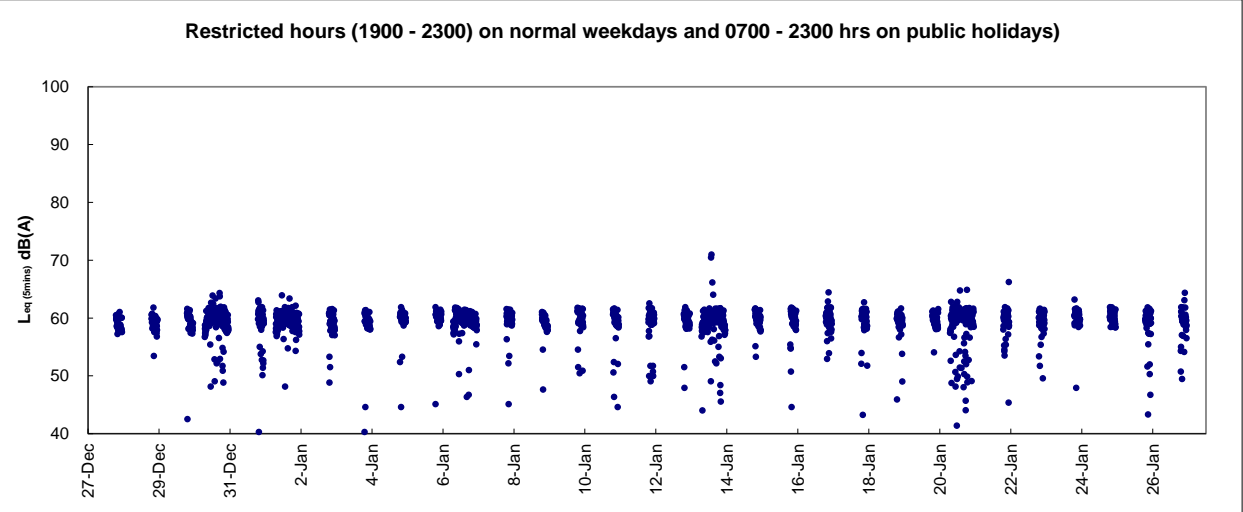

Graphic Presentation of Real Time Noise Monitoring Result (RTN1-Food and Environmental Hygiene Department Depot)

Remark: Power interruption was experienced from 1816hrs 17 Dec 2018 to 1546hrs 21 Dec 2017

Graphic Presentation of Real Time Noise Monitoring Result (RTN2a- Hong Kong Electric Centre)

Graphic Presentation of Real Time Noise Monitoring Result (RTN3-Yu Lee Mo Fan Memorial School)

Graphic Presentation of Real Time Noise Monitoring Result (RTN4-Causeway Bay Community Centre)

Graphic Presentation of Real Time Noise Monitoring Result (RTN1-Food and Environmental Hygiene Department Depot)

Graphic Presentation of Real Time Noise Monitoring Result (RTN2a- Hong Kong Electric Centre)