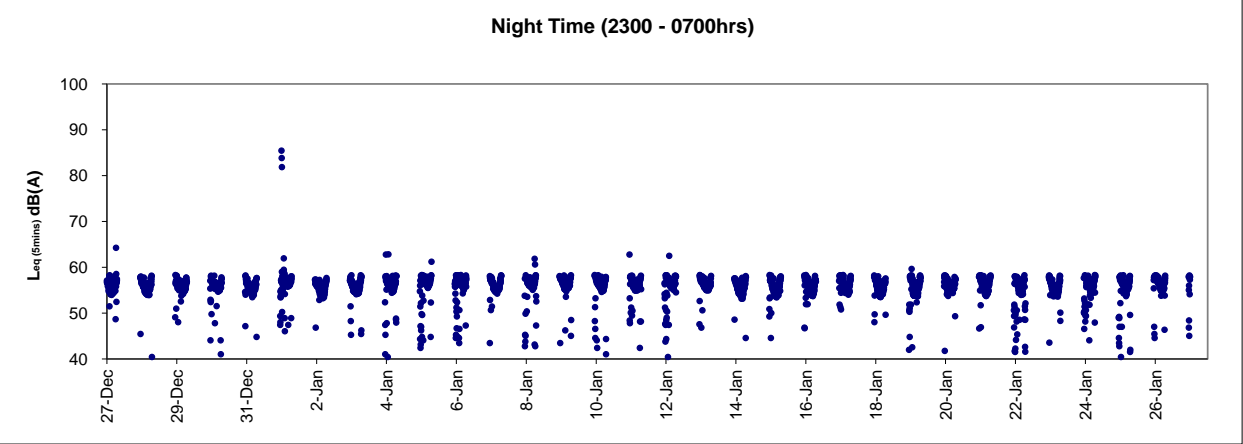

Graphic Presentation of Real Time Noise Monitoring Result (RTN2a- Hong Kong Electric Centre)