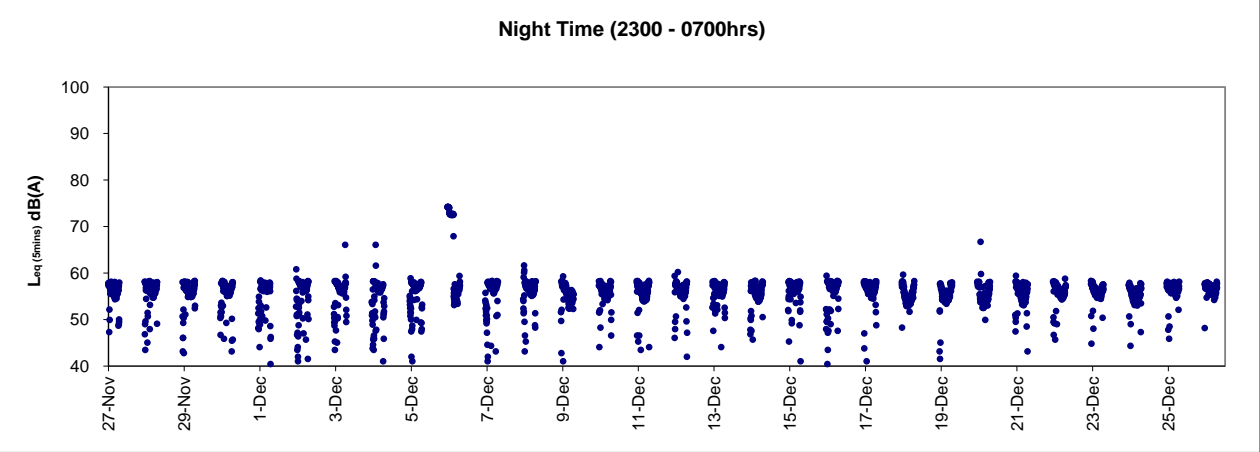

Graphic Presentation of Real Time Noise Monitoring Result (RTN1-Food and Environmental Hygiene Department Depot)

Remark: Power interruption was experienced from 1816hrs 17 Dec 2018 to 1546hrs 21 Dec 2017

Graphic Presentation of Real Time Noise Monitoring Result (RTN2a- Hong Kong Electric Centre)

Graphic Presentation of Real Time Noise Monitoring Result (RTN3-Yu Lee Mo Fan Memorial School)

Graphic Presentation of Real Time Noise Monitoring Result (RTN4-Causeway Bay Community Centre)