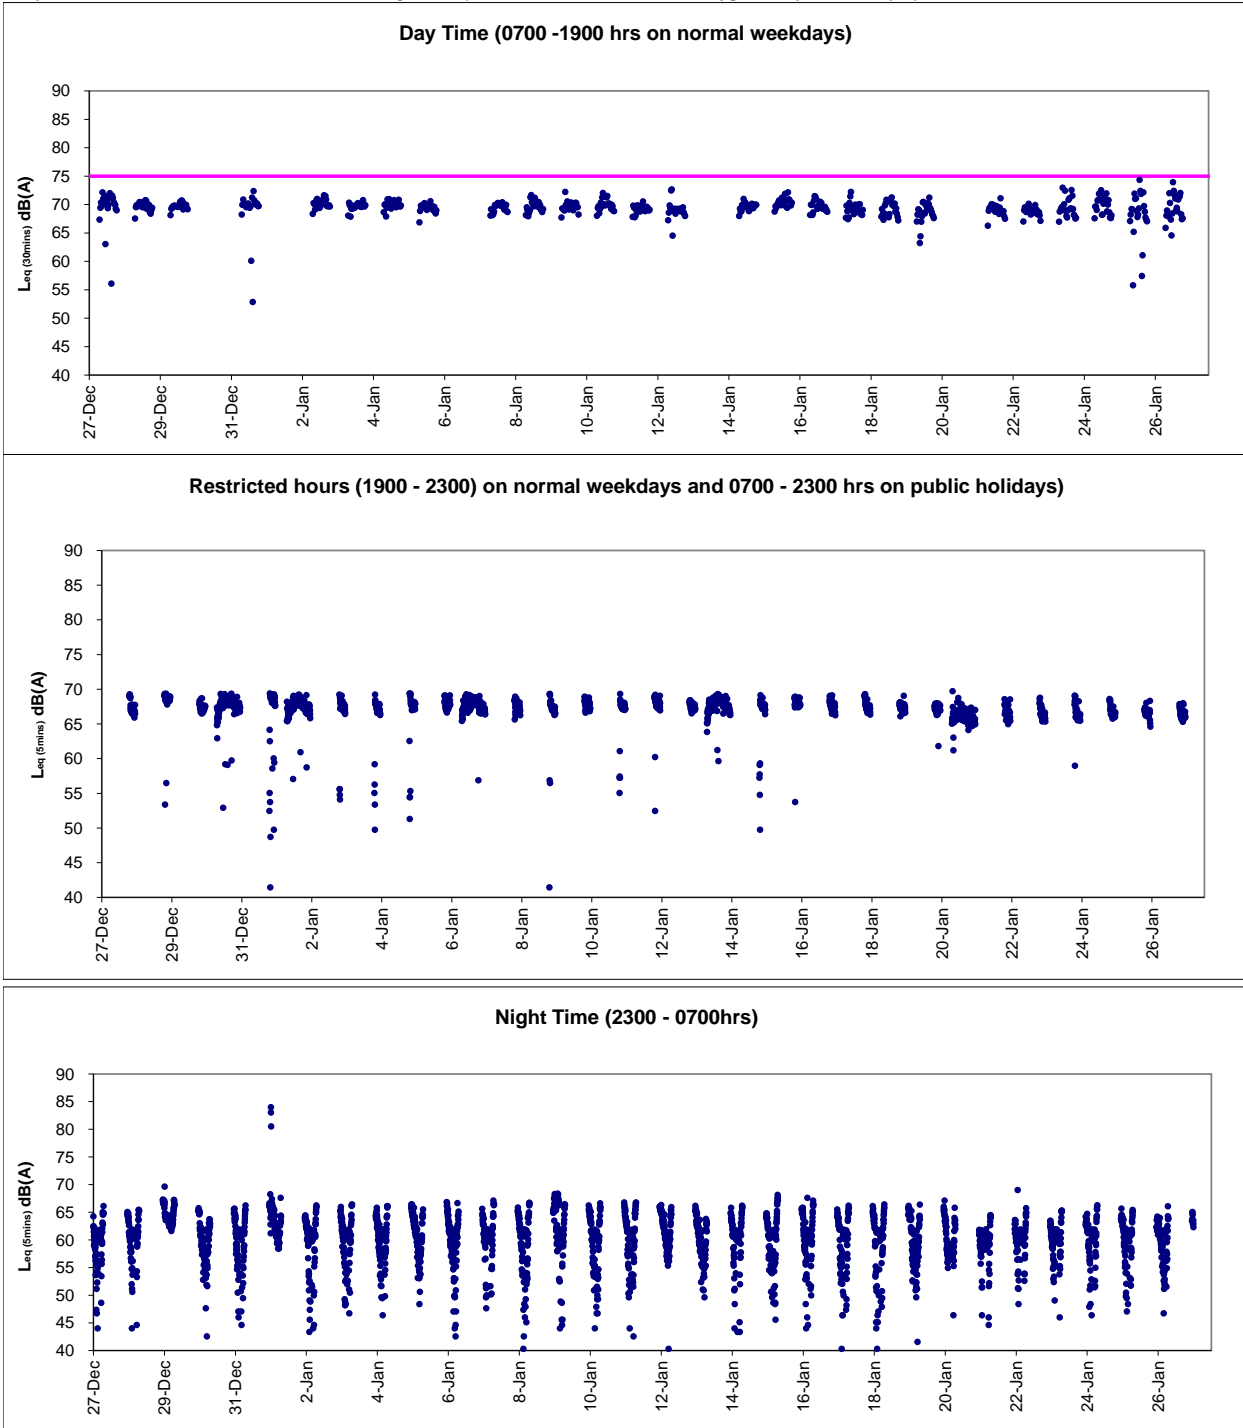

Graphic Presentation of Real Time Noise Monitoring Result (RTN1-Food and Environmental Hygiene Department Depot)

Remark: Power interruption was experienced from 1816hrs 17 Dec 2018 to 1546hrs 21 Dec 2017

Graphic Presentation of Real Time Noise Monitoring Result (RTN2a- Hong Kong Electric Centre)

Graphic Presentation of Real Time Noise Monitoring Result (RTN3-Yu Lee Mo Fan Memorial School)

Graphic Presentation of Real Time Noise Monitoring Result (RTN4-Causeway Bay Community Centre)

Graphic Presentation of Real Time Noise Monitoring Result (RTN1-Food and Environmental Hygiene Department Depot)

Graphic Presentation of Real Time Noise Monitoring Result (RTN2a- Hong Kong Electric Centre)