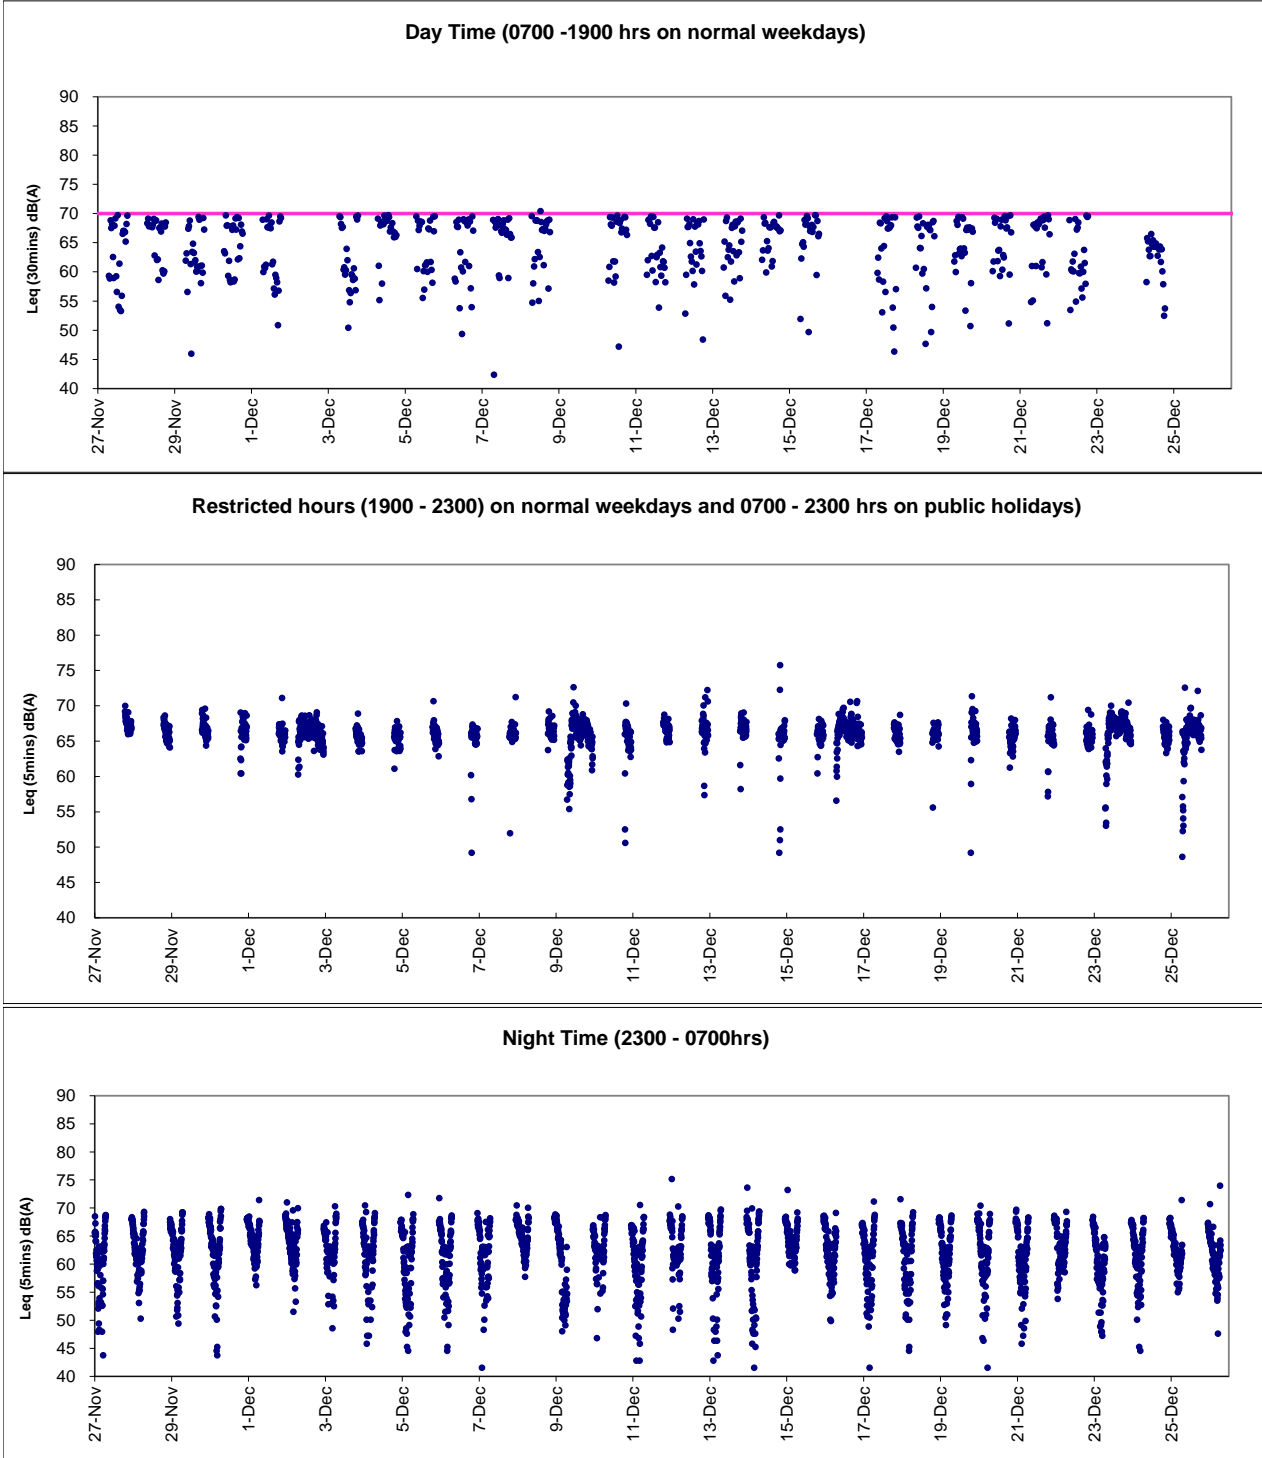

Graphic Presentation of Real Time Noise Monitoring Result (RTN1-Food and Environmental Hygiene Department Depot)

Remark: Power interruption was experienced from 1816hrs 17 Dec 2018 to 1546hrs 21 Dec 2017

Graphic Presentation of Real Time Noise Monitoring Result (RTN2a- Hong Kong Electric Centre)

Graphic Presentation of Real Time Noise Monitoring Result (RTN3-Yu Lee Mo Fan Memorial School)

Graphic Presentation of Real Time Noise Monitoring Result (RTN4-Causeway Bay Community Centre)

Graphic Presentation of Real Time Noise Monitoring Result (RTN1-Food and Environmental Hygiene Department Depot)

Graphic Presentation of Real Time Noise Monitoring Result (RTN2a- Hong Kong Electric Centre)