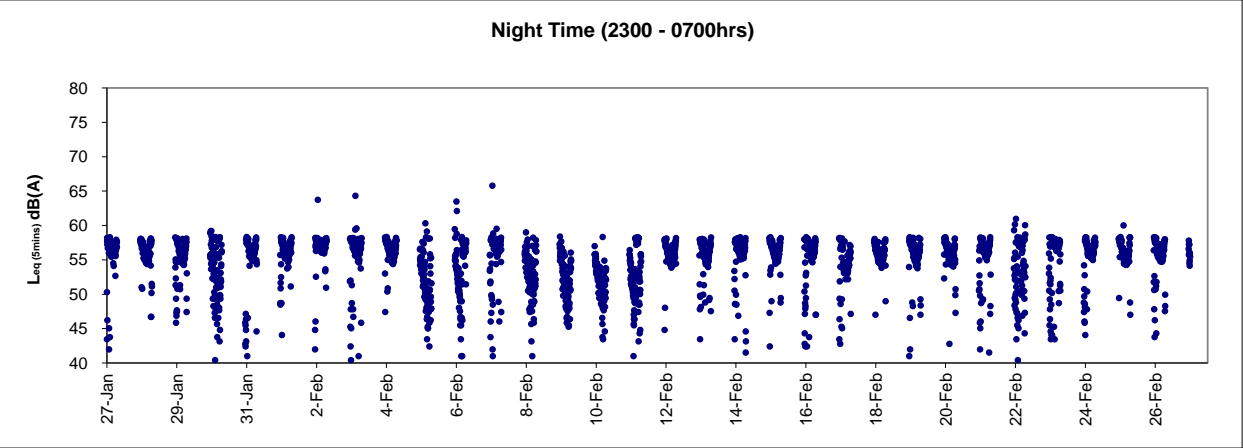

Graphic Presentation of Real Time Noise Monitoring Result (RTN2a- Hong Kong Electric Centre)