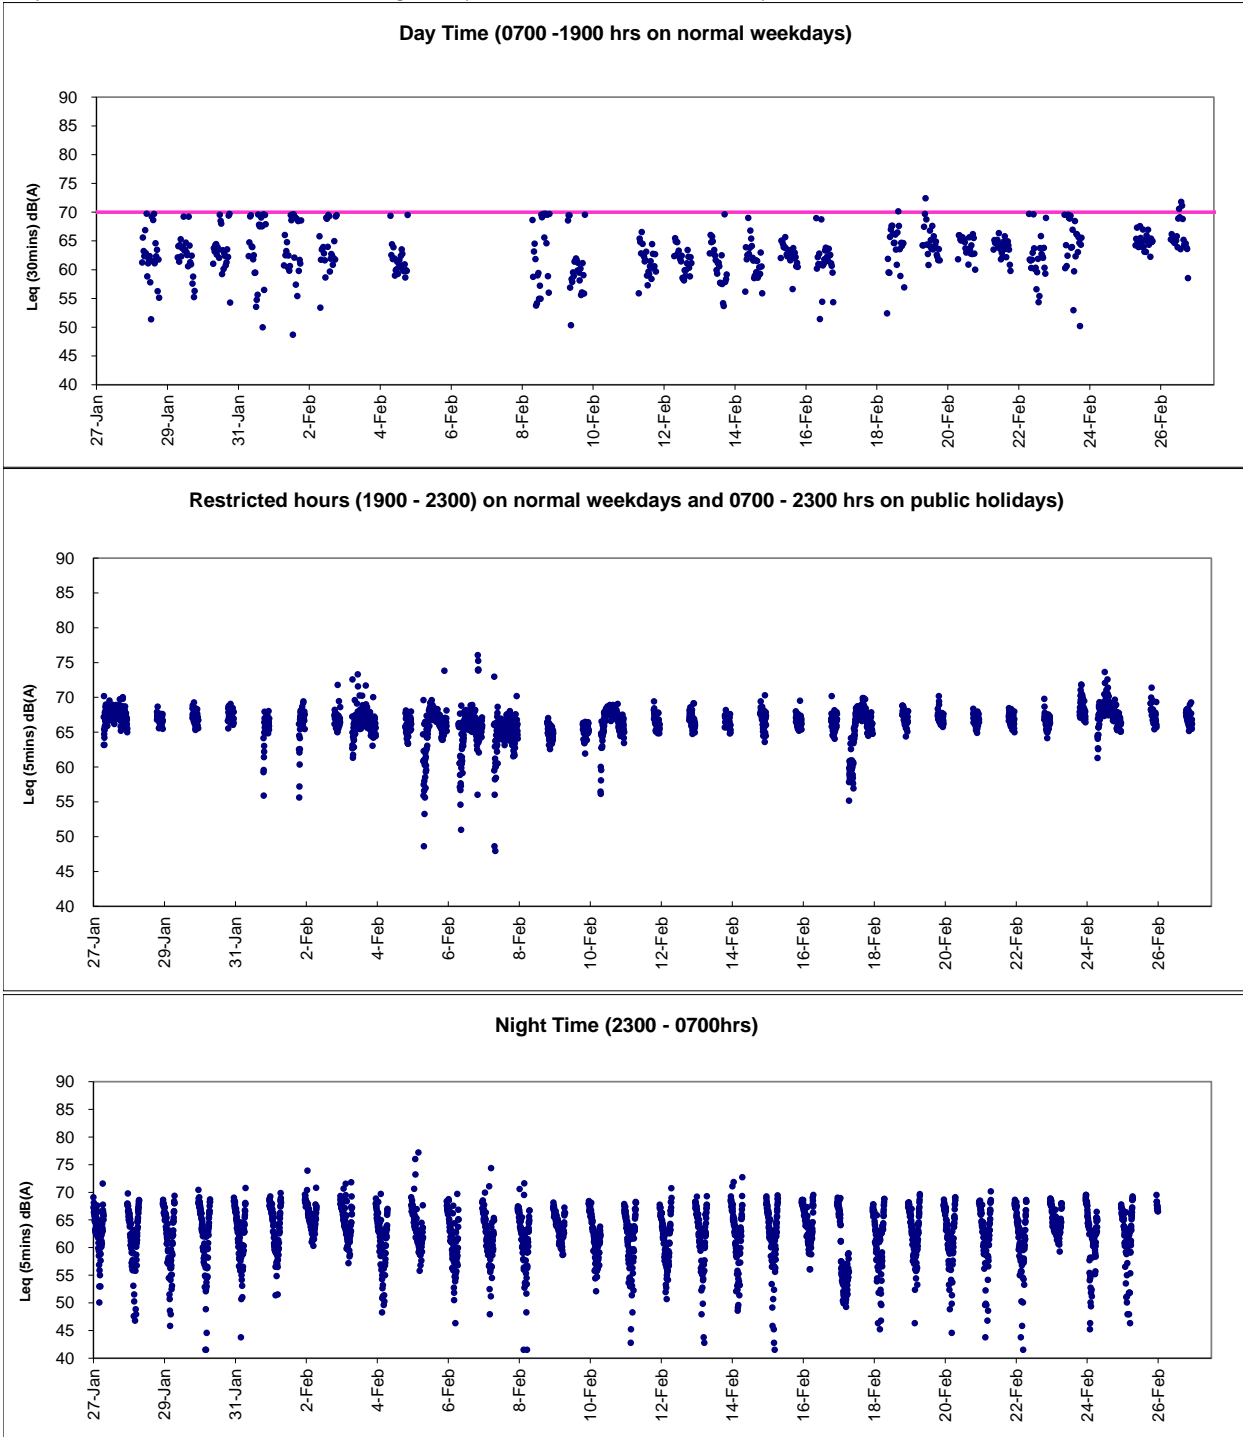

Graphic Presentation of Real Time Noise Monitoring Result (RTN1-Food and Environmental Hygiene Department Depot)

Remark: Power interruption was experienced from 1816hrs 17 Dec 2018 to 1546hrs 21 Dec 2017

Graphic Presentation of Real Time Noise Monitoring Result (RTN1-Food and Environmental Hygiene Department Depot)

Graphic Presentation of Real Time Noise Monitoring Result (RTN2a- Hong Kong Electric Centre)

Graphic Presentation of Real Time Noise Monitoring Result (RTN3-Yu Lee Mo Fan Memorial School)

Graphic Presentation of Real Time Noise Monitoring Result (RTN4-Causeway Bay Community Centre)

Graphic Presentation of Real Time Noise Monitoring Result (RTN1-Food and Environmental Hygiene Department Depot)

Graphic Presentation of Real Time Noise Monitoring Result (RTN2a- Hong Kong Electric Centre)

Graphic Presentation of Real Time Noise Monitoring Result (RTN3-Yu Lee Mo Fan Memorial School)

Graphic Presentation of Real Time Noise Monitoring Result (RTN4-Causeway Bay Community Centre)