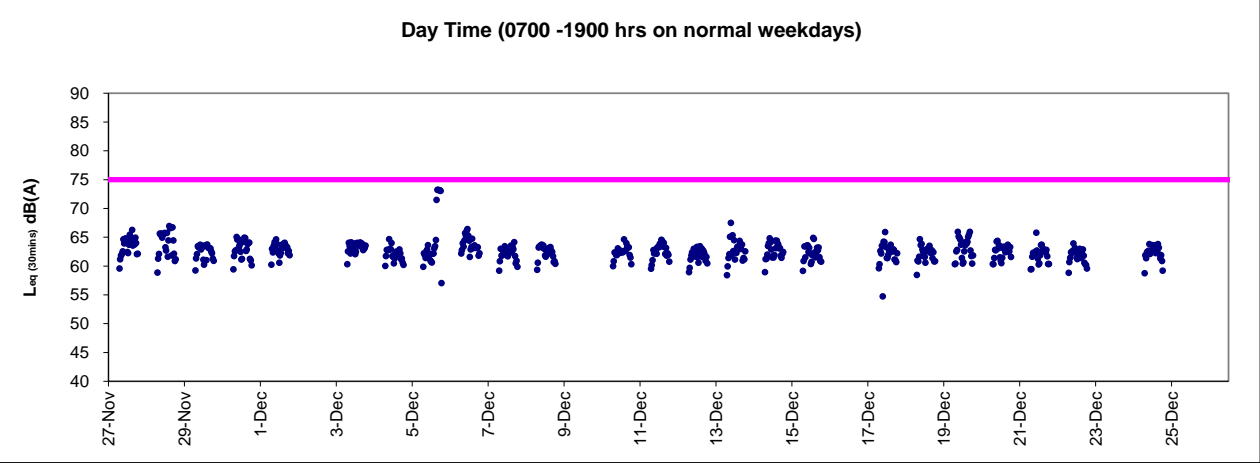

Graphic Presentation of Real Time Noise Monitoring Result (RTN2a- Hong Kong Electric Centre)