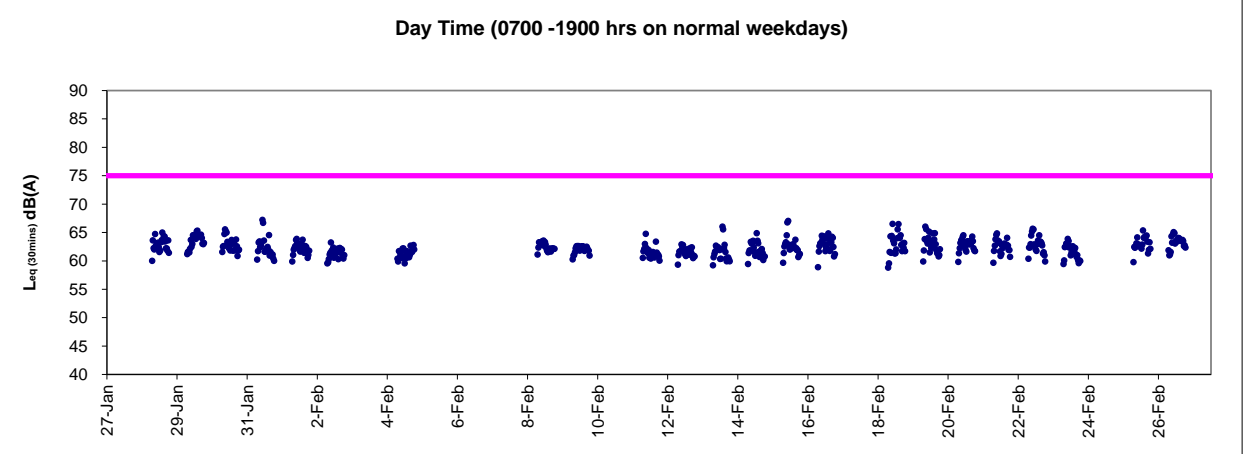

Graphic Presentation of Real Time Noise Monitoring Result (RTN2a- Hong Kong Electric Centre)