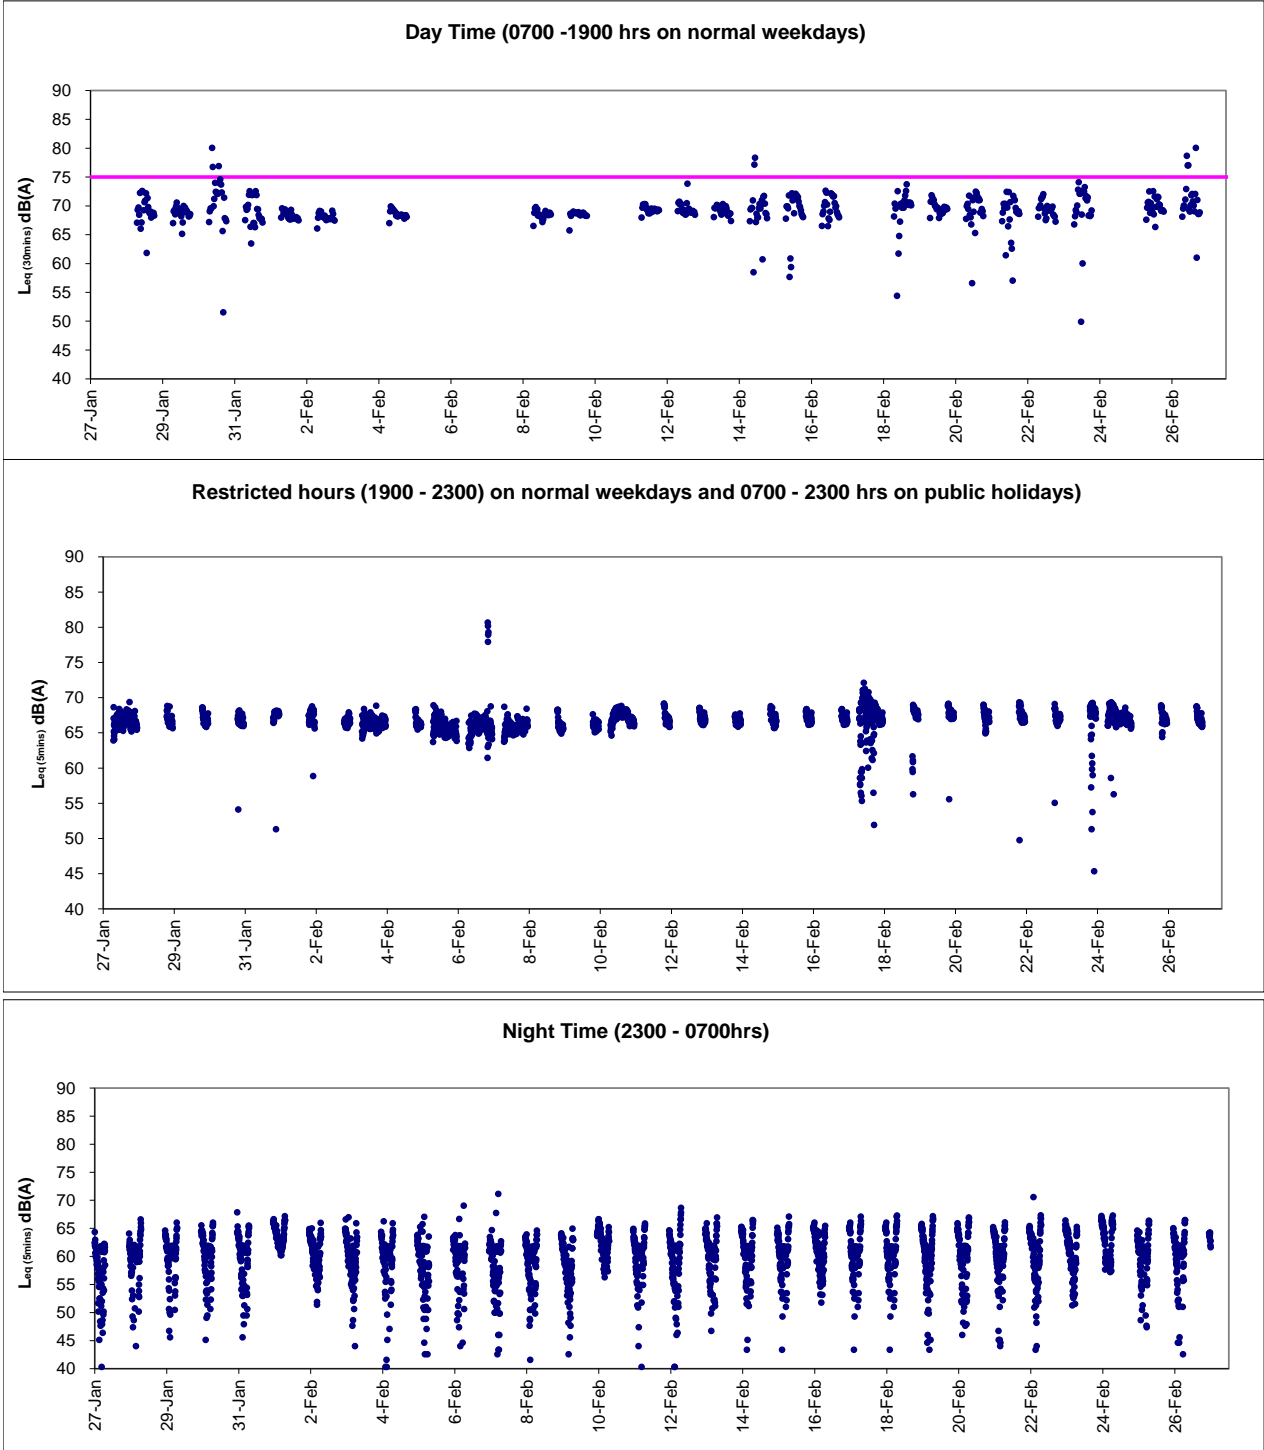

Graphic Presentation of Real Time Noise Monitoring Result (RTN1-Food and Environmental Hygiene Department Depot)

Remark: Power interruption was experienced from 1816hrs 17 Dec 2018 to 1546hrs 21 Dec 2017

Graphic Presentation of Real Time Noise Monitoring Result (RTN1-Food and Environmental Hygiene Department Depot)

Graphic Presentation of Real Time Noise Monitoring Result (RTN2a- Hong Kong Electric Centre)

Graphic Presentation of Real Time Noise Monitoring Result (RTN3-Yu Lee Mo Fan Memorial School)

Graphic Presentation of Real Time Noise Monitoring Result (RTN4-Causeway Bay Community Centre)

Graphic Presentation of Real Time Noise Monitoring Result (RTN1-Food and Environmental Hygiene Department Depot)

Graphic Presentation of Real Time Noise Monitoring Result (RTN2a- Hong Kong Electric Centre)

Graphic Presentation of Real Time Noise Monitoring Result (RTN3-Yu Lee Mo Fan Memorial School)

Graphic Presentation of Real Time Noise Monitoring Result (RTN4-Causeway Bay Community Centre)