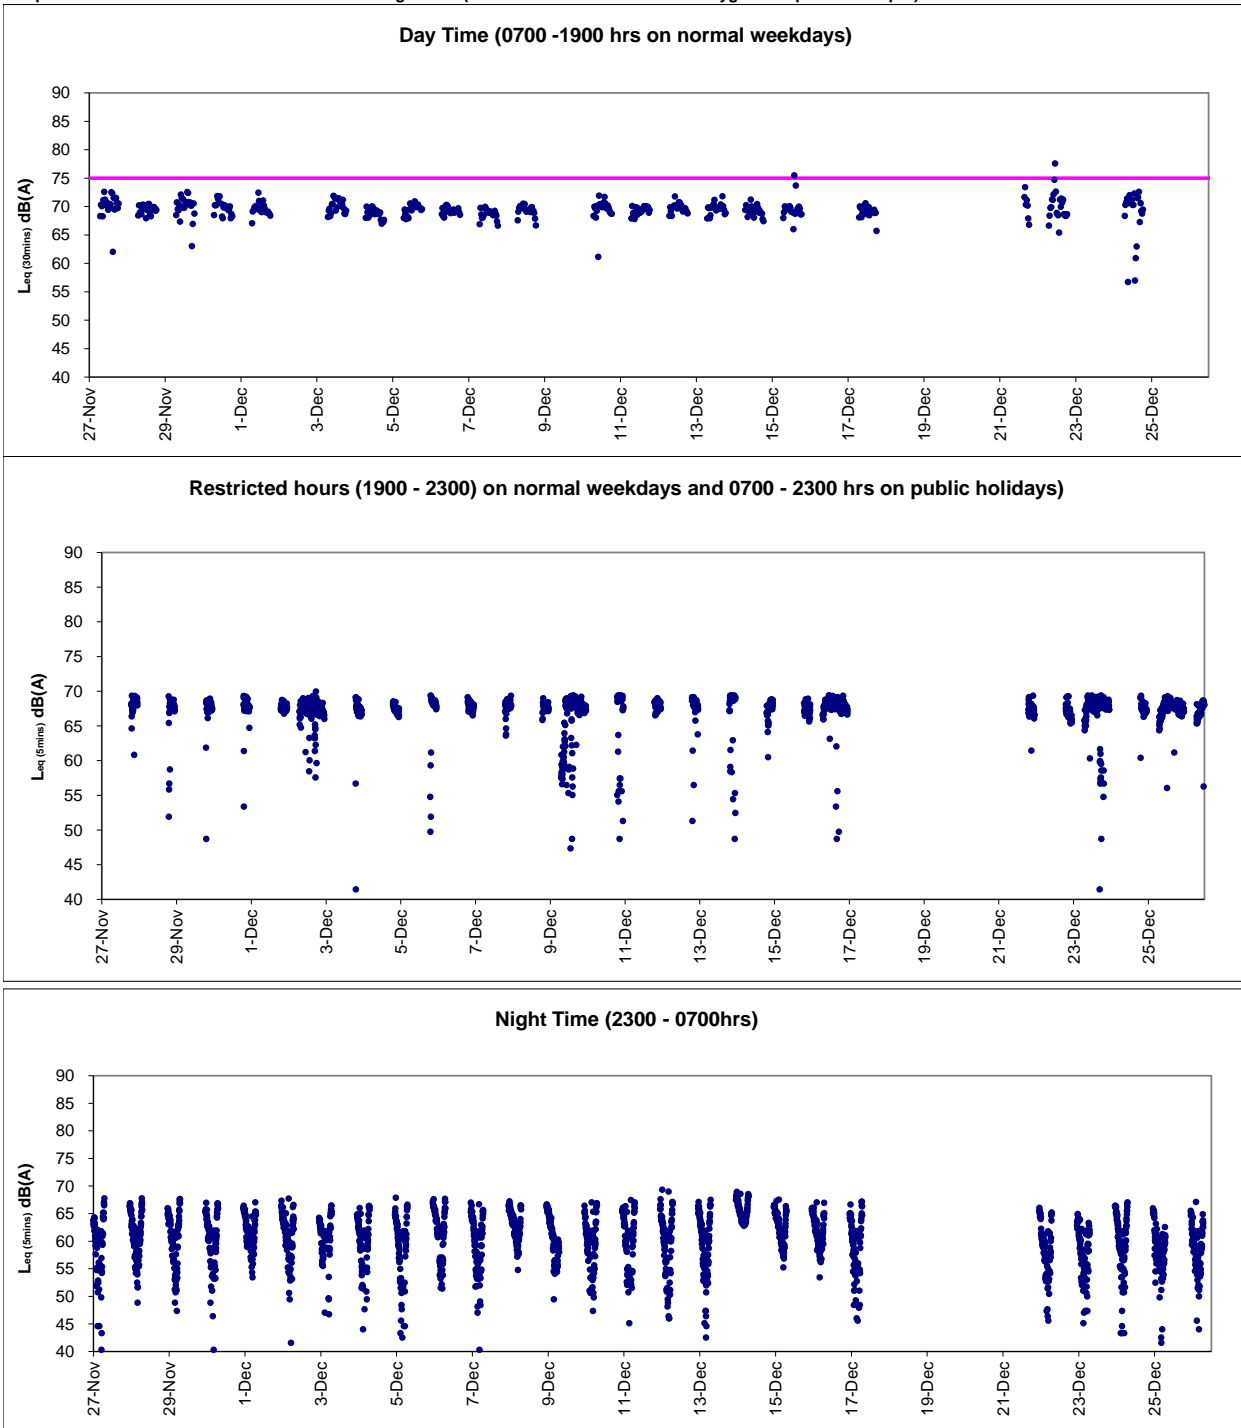

Graphic Presentation of Real Time Noise Monitoring Result (RTN1-Food and Environmental Hygiene Department Depot)

Remark: Power interruption was experienced from 1816hrs 17 Dec 2018 to 1546hrs 21 Dec 2017

Graphic Presentation of Real Time Noise Monitoring Result (RTN2a- Hong Kong Electric Centre)

Graphic Presentation of Real Time Noise Monitoring Result (RTN3-Yu Lee Mo Fan Memorial School)

Graphic Presentation of Real Time Noise Monitoring Result (RTN4-Causeway Bay Community Centre)

Graphic Presentation of Real Time Noise Monitoring Result (RTN1-Food and Environmental Hygiene Department Depot)

Graphic Presentation of Real Time Noise Monitoring Result (RTN2a- Hong Kong Electric Centre)