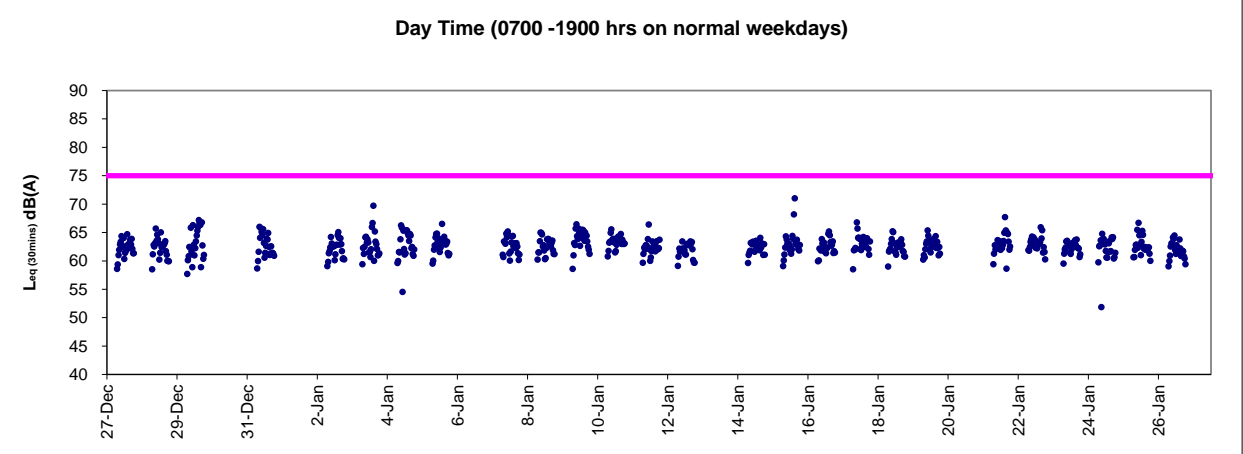

Graphic Presentation of Real Time Noise Monitoring Result (RTN2a- Hong Kong Electric Centre)