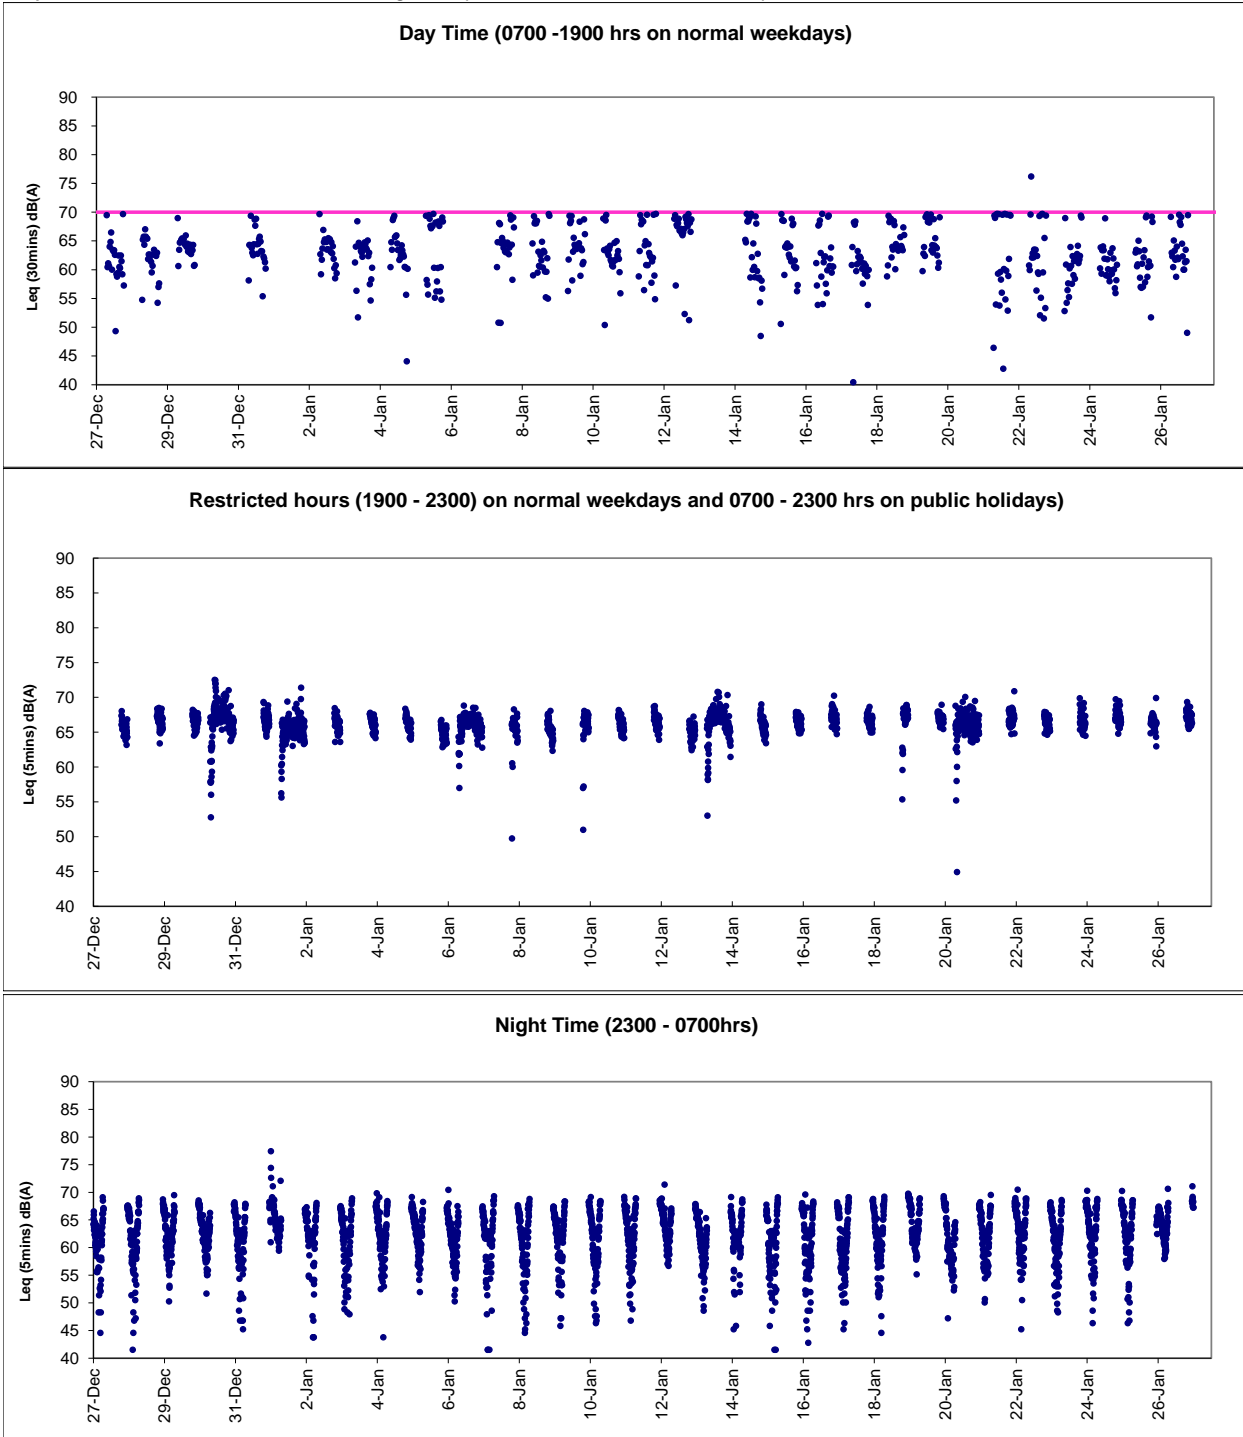

Graphic Presentation of Real Time Noise Monitoring Result (RTN1-Food and Environmental Hygiene Department Depot)

Remark: Power interruption was experienced from 1816hrs 17 Dec 2018 to 1546hrs 21 Dec 2017

Graphic Presentation of Real Time Noise Monitoring Result (RTN2a- Hong Kong Electric Centre)

Graphic Presentation of Real Time Noise Monitoring Result (RTN3-Yu Lee Mo Fan Memorial School)

Graphic Presentation of Real Time Noise Monitoring Result (RTN4-Causeway Bay Community Centre)

Graphic Presentation of Real Time Noise Monitoring Result (RTN1-Food and Environmental Hygiene Department Depot)

Graphic Presentation of Real Time Noise Monitoring Result (RTN2a- Hong Kong Electric Centre)

Graphic Presentation of Real Time Noise Monitoring Result (RTN3-Yu Lee Mo Fan Memorial School)

Graphic Presentation of Real Time Noise Monitoring Result (RTN4-Causeway Bay Community Centre)

Graphic Presentation of Real Time Noise Monitoring Result (RTN1-Food and Environmental Hygiene Department Depot)