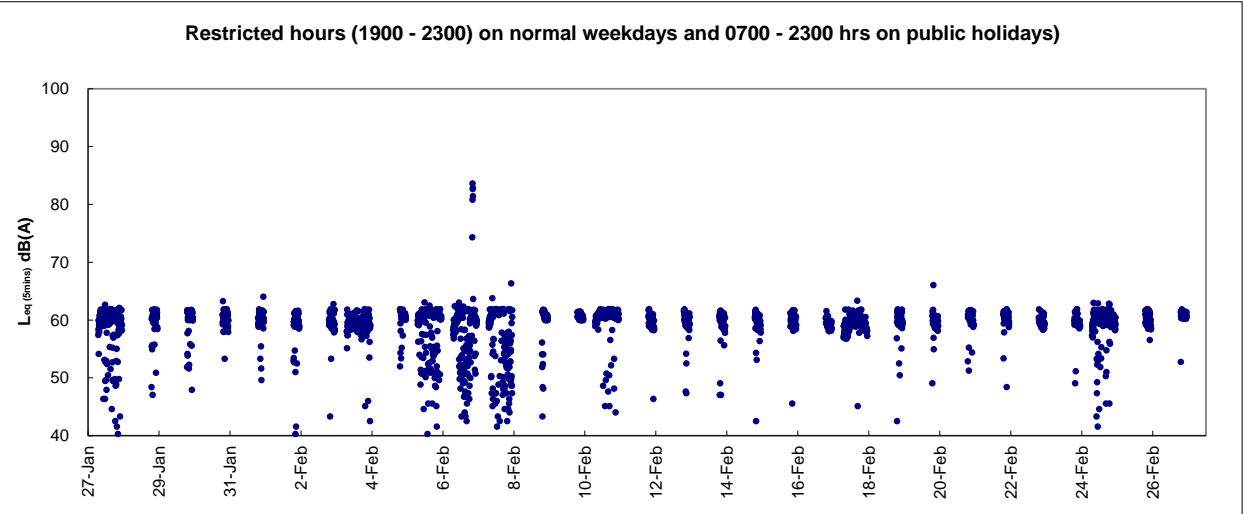

Graphic Presentation of Real Time Noise Monitoring Result (RTN2a- Hong Kong Electric Centre)