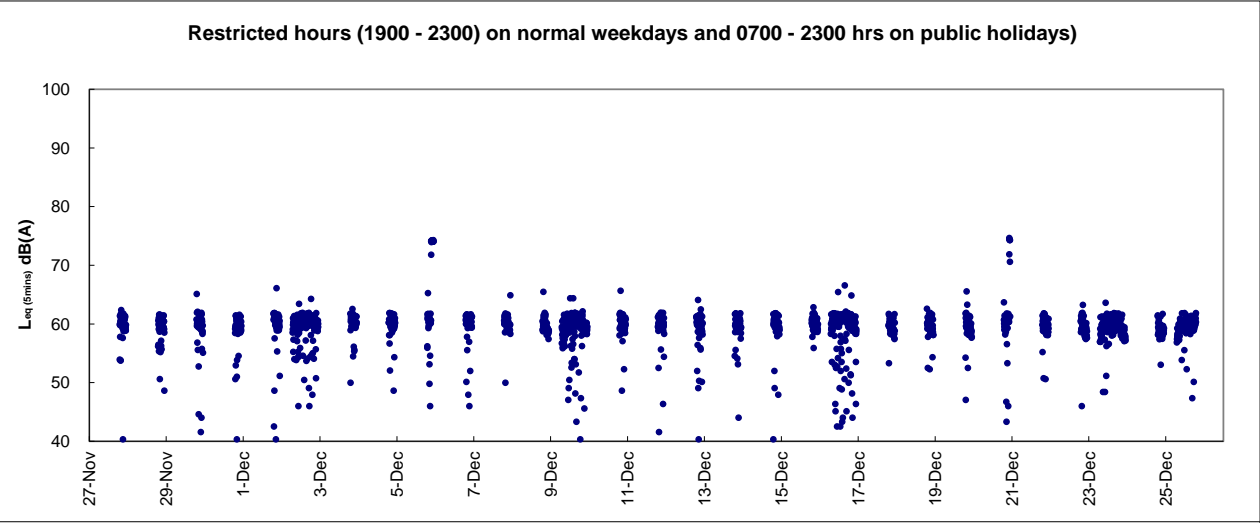

Graphic Presentation of Real Time Noise Monitoring Result (RTN2a- Hong Kong Electric Centre)