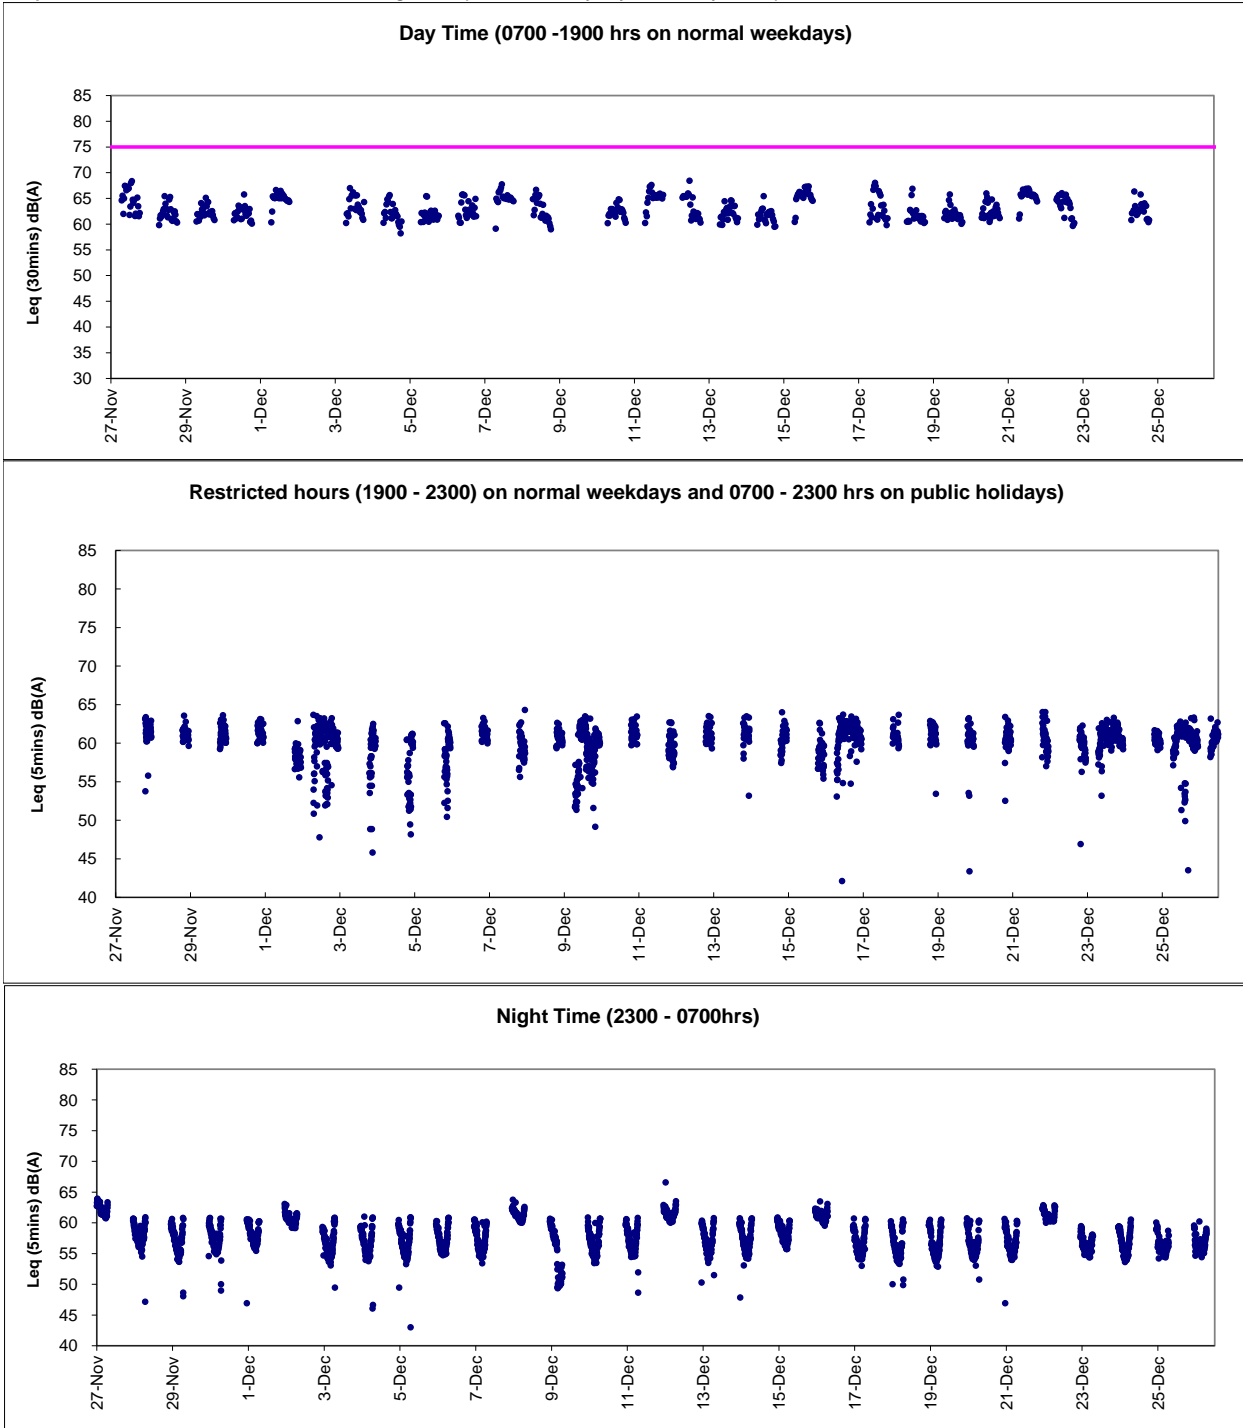

Graphic Presentation of Real Time Noise Monitoring Result (RTN1-Food and Environmental Hygiene Department Depot)

Remark: Power interruption was experienced from 1816hrs 17 Dec 2018 to 1546hrs 21 Dec 2017

Graphic Presentation of Real Time Noise Monitoring Result (RTN2a- Hong Kong Electric Centre)

Graphic Presentation of Real Time Noise Monitoring Result (RTN3-Yu Lee Mo Fan Memorial School)

Graphic Presentation of Real Time Noise Monitoring Result (RTN4-Causeway Bay Community Centre)

Graphic Presentation of Real Time Noise Monitoring Result (RTN1-Food and Environmental Hygiene Department Depot)

Graphic Presentation of Real Time Noise Monitoring Result (RTN2a- Hong Kong Electric Centre)